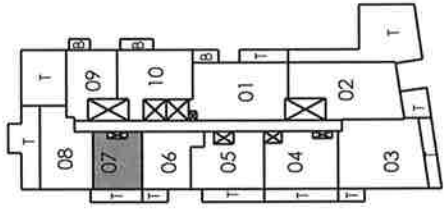

RIVA del LAGO

AT THE WATERFRONT

569 ft²

1B

6th Floor

MAR.20.2014