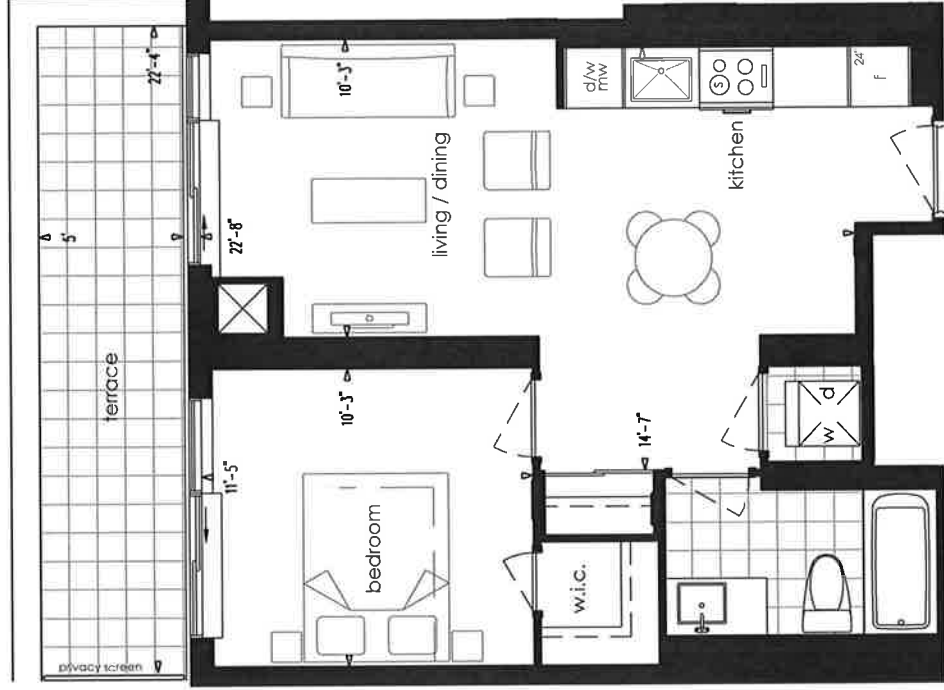

RIVA del LAGO

AT THE WATERFRONT

569 ft²

1B

6th Floor

MAR.20.2014